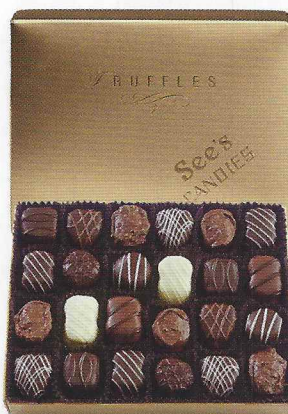

See's CANDIES®

2020 Winter Fundraising

Assorted Chocolates

Milk and dark decadence.
Delivered in seasonal wrap.

1 lb \$23.50 #50318

2 lb \$45.00 #50319

Milk Chocolates

Pure milk chocolate goodness.
Delivered in seasonal wrap.

1 lb \$23.50 #50326

Dark Chocolates

A taste of cacao in every bite.
Delivered in seasonal wrap.

1 lb \$23.50 #50330

Nuts & Chews

Yummy, crunchy and chewy.
Delivered in seasonal wrap.

1 lb \$23.50 #50334

2 lb \$45.00 #50335

Truffles

Wonderfully decadent and rich.

1 lb \$26.75 #902

Toffee-ettes®

Crunchy toffee, milk chocolate and almonds.

1 lb \$23.50 #316

Assorted Lollypops

Vanilla, Butterscotch, Café Latté and Chocolate.
Approximately 30 lollypops.

Creamy mint treats in milk
and dark chocolate.

8 oz \$11.75 #358

Assorted Molasses Chips

Crispy wafers covered in milk
and dark chocolate.

8 oz \$11.75 #360

Mini Bells & Holly Assortment

An irresistible treat.